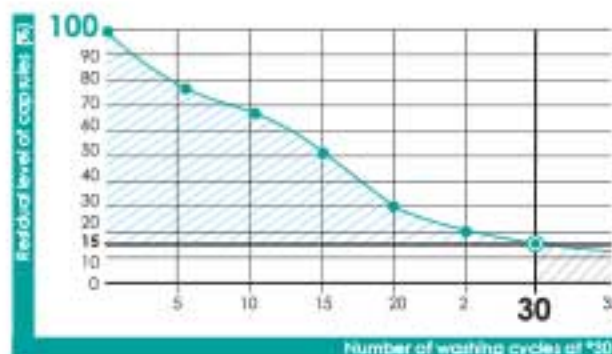

GUARANTEE WITHOUT COMPROMISING QUALITY

CLINICAL TESTS

- Results obtained under dermatological control
- Certified by Spin Control, ISO 9001 Laboratory
- Simple and double-blinding panel trials
- Auto-evaluation.

PRODUCTION CONTROL POINTS

100 CONTROL POINTS
performed throughout the manufacturing process

- Checking compliance of the cosmetic product towards regulation
- Tolerance and safety tests
- Raw materials quality control
- Garments quality control
- Cosmetic formulae quality control
- Cosmetotextile quality control
- Product traceability

MICRO-ENCAPSULATED COSMETIC ACTIVE INGREDIENTS

PCR Progressive Controlled Release
TIME RELEASE

WASH RESISTANT

100% guarantee during the entire treatment period and beyond